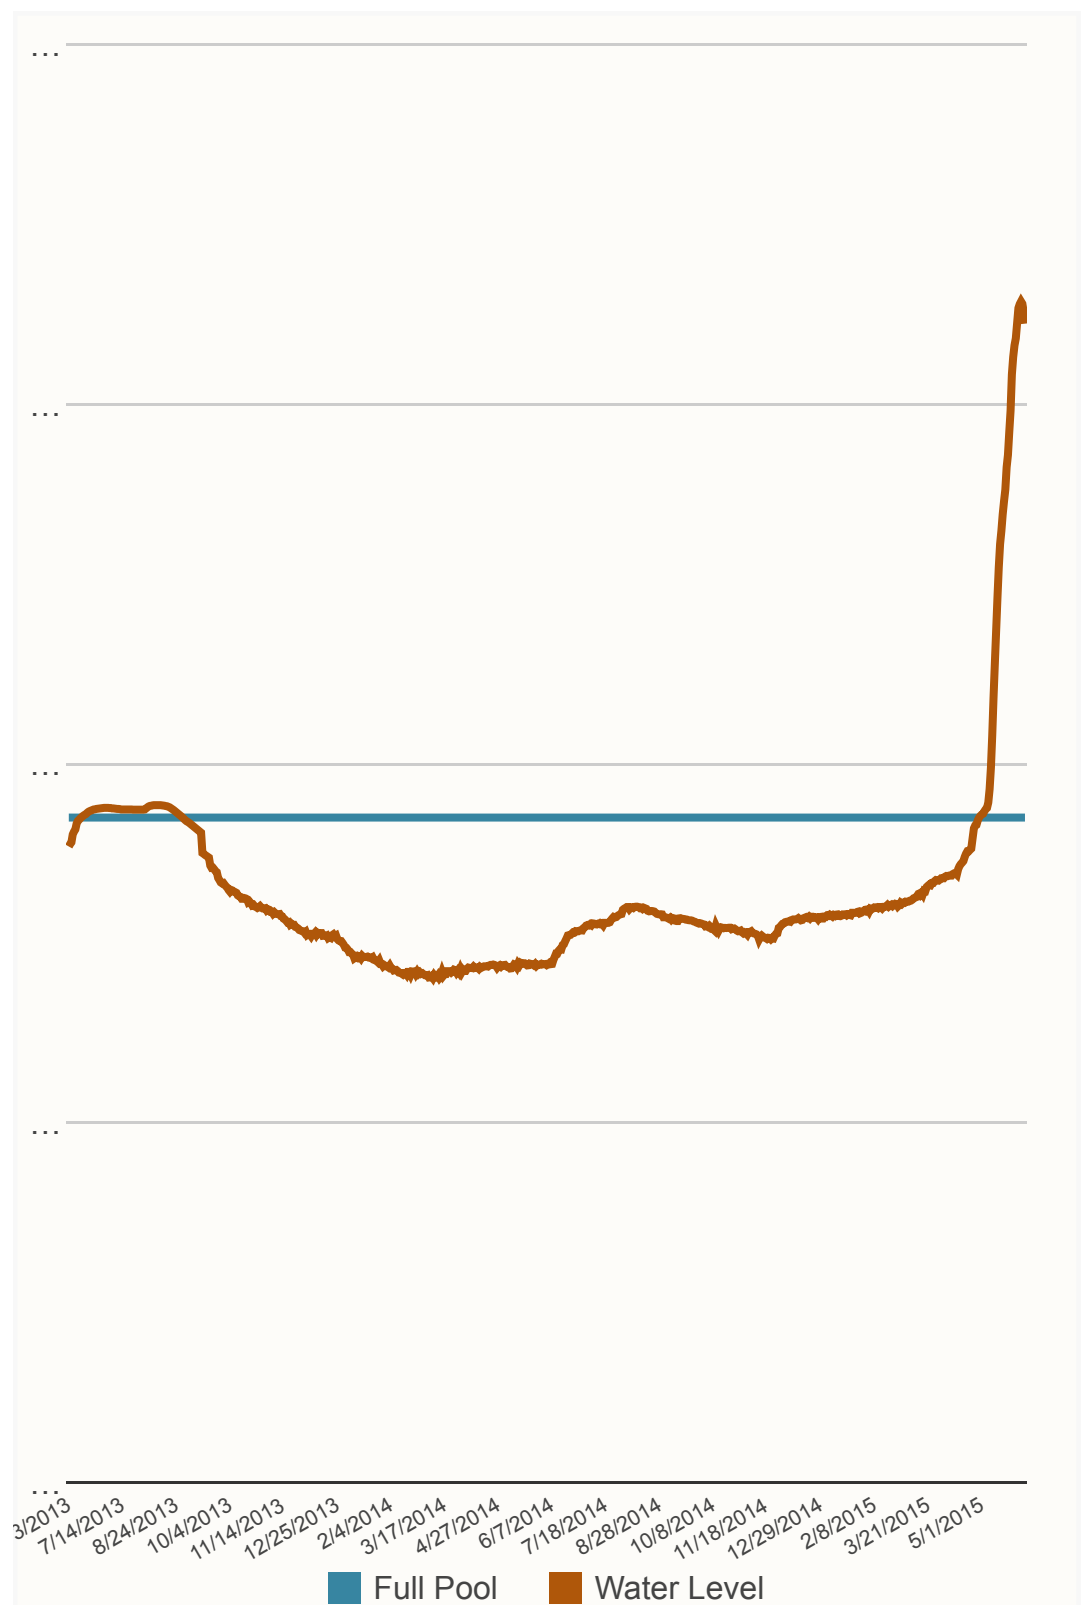

Lake Texoma Water Level

Looking for the latest Lake Texoma water level? We update daily to ensure you have the latest data. We also include a historical chart for an additional reference. Interested in adding the Lake Texoma water level to your site? Check out our free [Lake Texoma widgets](http://www.laketexoma.com/widgets) (<http://www.laketexoma.com/widgets>).

632

632

Lake Texoma Water Level on 6/3: 644.49 (+27.49)

Water Level

360 Degree View

Solinst 101 P7 Laser Marked Water
Level Meter